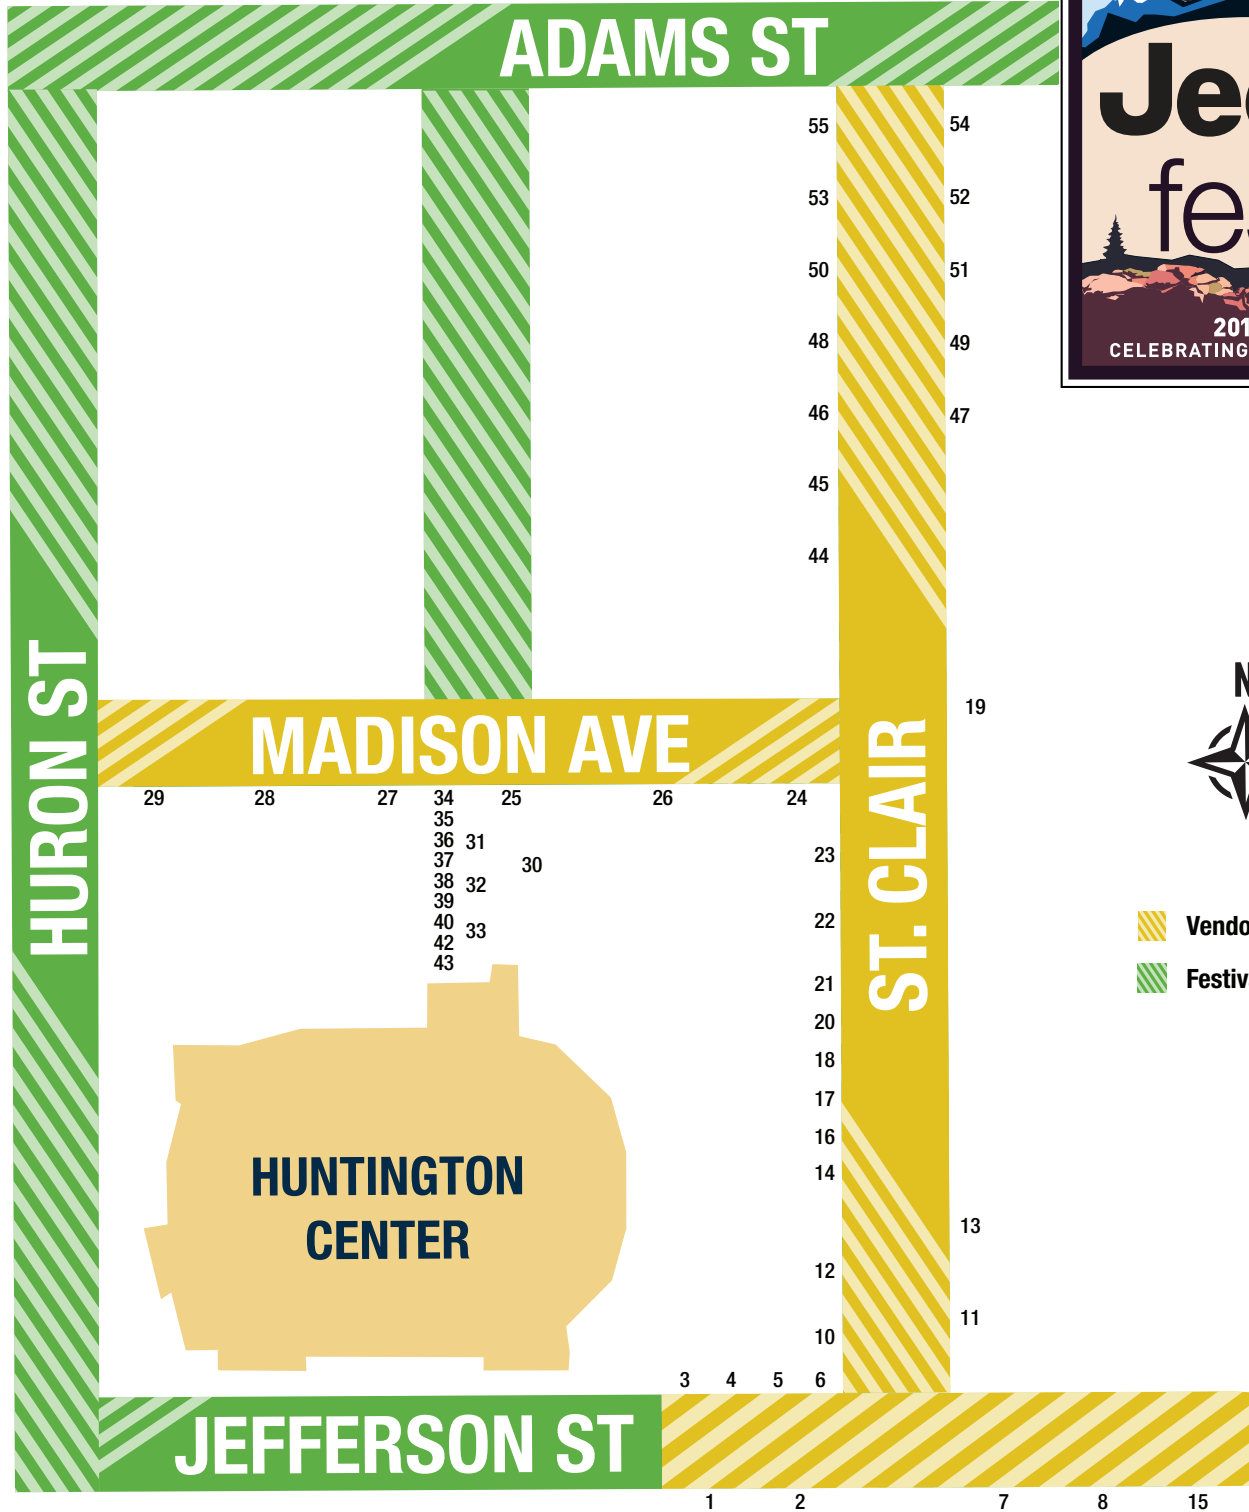

VENDOR MIDWAY MAP

Rancho/Dynomax	1	ACE Engineering	12	MOPAR	24	Guidepoint LLC	36	Under The Sun Inserts	49
RIPP Superchargers	2	Z&M Jeeps	13	Lund International	25	AMSOIL of Toledo Kadan Oil	37	Jeeperz Creeperz	50
Wheel Shield	3	CR Motors of Adrian	14	Outlaw LED	26	AT&T	38	Diversified Truck Auto &	51
Liberty Mutual Insurance	4	Steinjager	15	Daystar Products	27	Pitbull Graphics	39	Off-Road Inc.	
Car Stereo One, Metra Electronics	5	Steer Smarts	16	SPIDERWEBSHADE, Inc.	28	Tactical Recovery Equipment	40	Fishbone Offroad	52
JKS Manufacturing	6	Katzkin Automotive Leather	17	Red Rock Offroad	29	G-FAB	42	Lateral Gig	53
Omix-ADA	7	Matt Schaaf State Farm	18	Sit Means Sit	30	The Tint Tech	43	X-Diff Gear & Axle	54
SYLVANIA Automotive	8	Kurt Nielsen Photography	19	Toledo Harley-Davidson	31	Buckeye Broadband	44	Rachel Beranek, State Farm	55
Rock Krawler Suspension	10	High Beam Offroad	20	Bestop Inc.	32	Hercules Tire	45		
Tower on the Maumee	11	Quake LED	21	Brandmotion	33	MEK Magnet	46		
		Dana, Inc.	22	Rock Rash Offroad	34	Highly Driven Products LLC	47		
		FCA	23	Brickhouse Partners LTD	35	Drive Train Specialists	48		